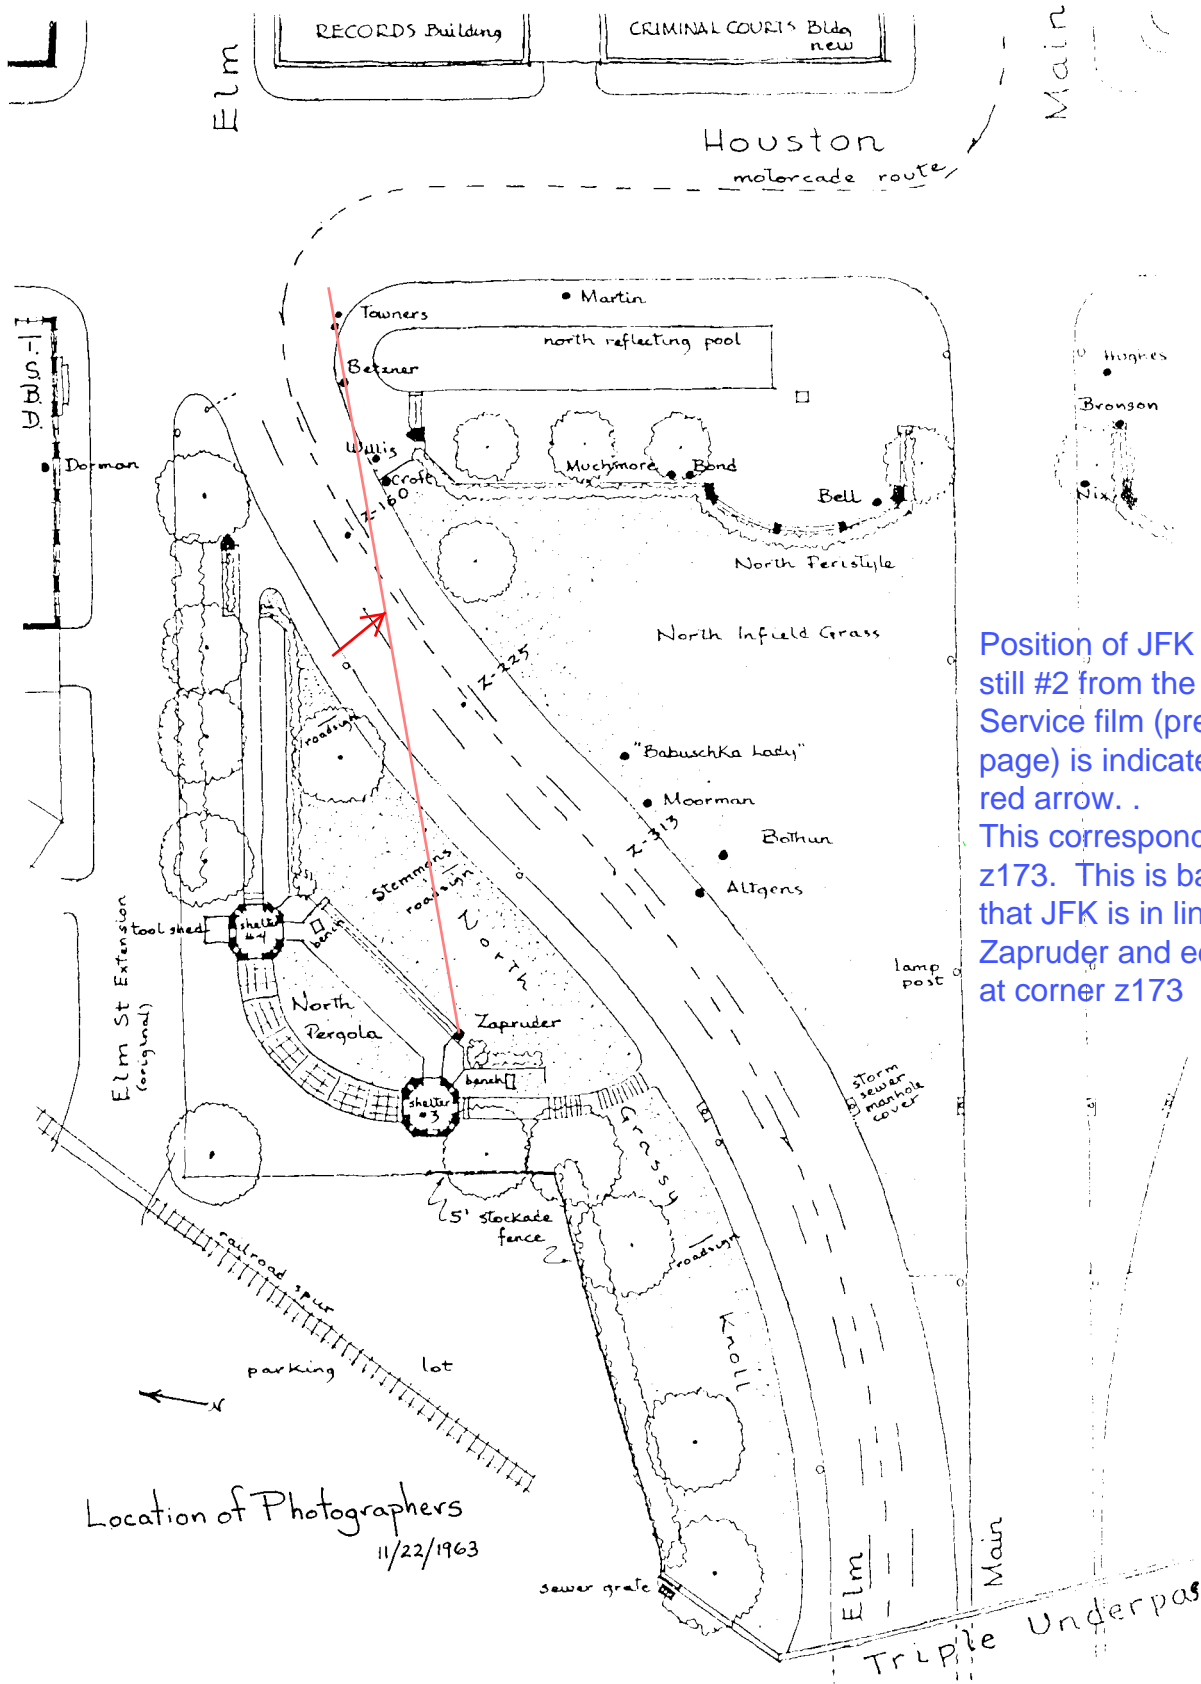

Position of JFK shown in still #1 from the Secret Service film (preceding page) is indicated by tip of red arrow. . This corresponds to frame z162. This is based on fact that the right front corner for the President's car is in line with Zapruder and edge of curb at corner z162

Location of Photographers  
11/22/1963

162

Position of JFK shown in still #2 from the Secret Service film (preceding page) is indicated by tip of red arrow. . This corresponds to frame z173. This is based on fact that JFK is in line with Zapruder and edge of curb at corner z173

Location of Photographers  
11/22/1963

173

Position of JFK shown in still #3 from the Secret Service film (preceding page) is indicated by tip of red arrow. .  
 This corresponds to frames z193-195. This is based on fact that JFK is in line with Zapruder and rounded end of north reflecting pool in z195.

Location of Photographers  
 11/22/1963

193

194

195