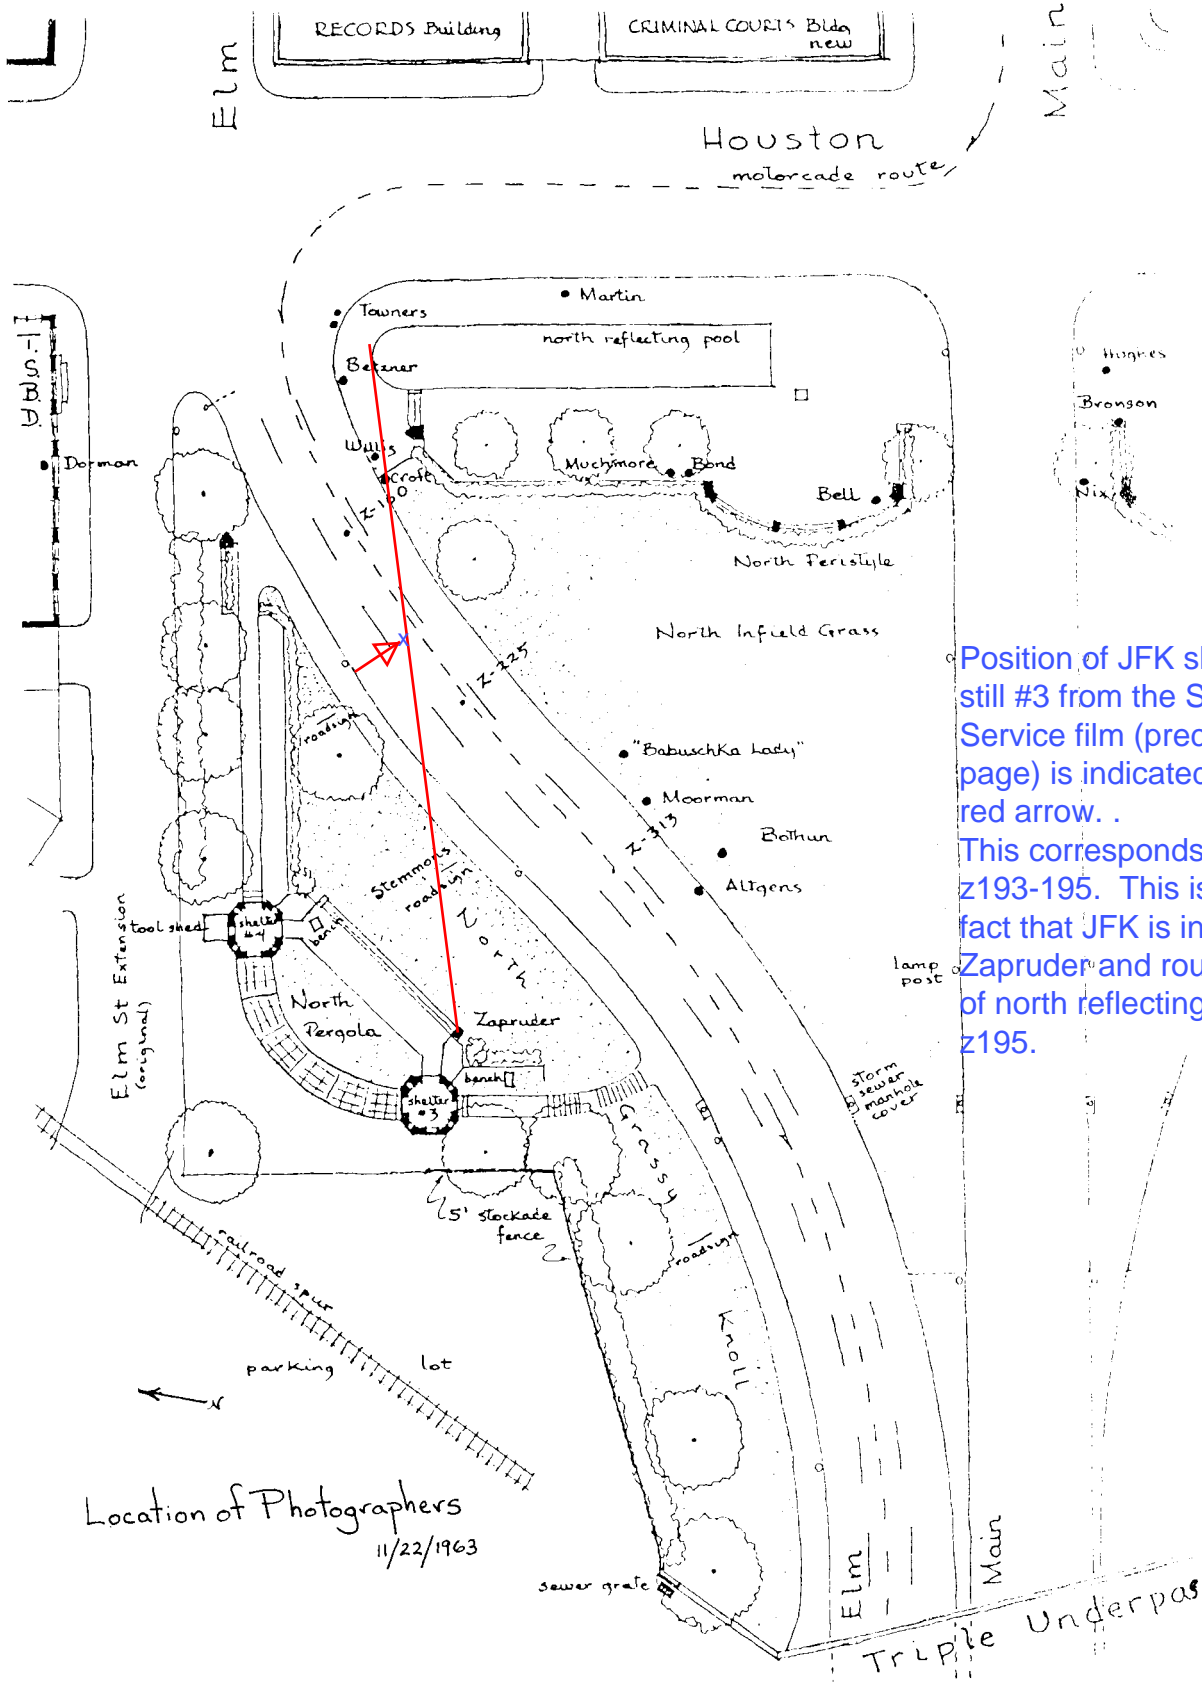

Position of JFK shown in still #1 from the Secret Service film (preceding page) is indicated by tip of red arrow. . This corresponds to frame z162. This is based on fact that the right front corner for the President's car is in line with Zapruder and edge of curb at corner z162

Location of Photographers  
11/22/1963

162

Position of JFK shown in still #2 from the Secret Service film (preceding page) is indicated by tip of red arrow. . This corresponds to frame z173. This is based on fact that JFK is in line with Zapruder and edge of curb at corner z173

Location of Photographers  
11/22/1963

173

Position of JFK shown in still #3 from the Secret Service film (preceding page) is indicated by tip of red arrow. .  
 This corresponds to frames z193-195. This is based on fact that JFK is in line with Zapruder and rounded end of north reflecting pool in z195.

Location of Photographers  
 11/22/1963

193

194

195