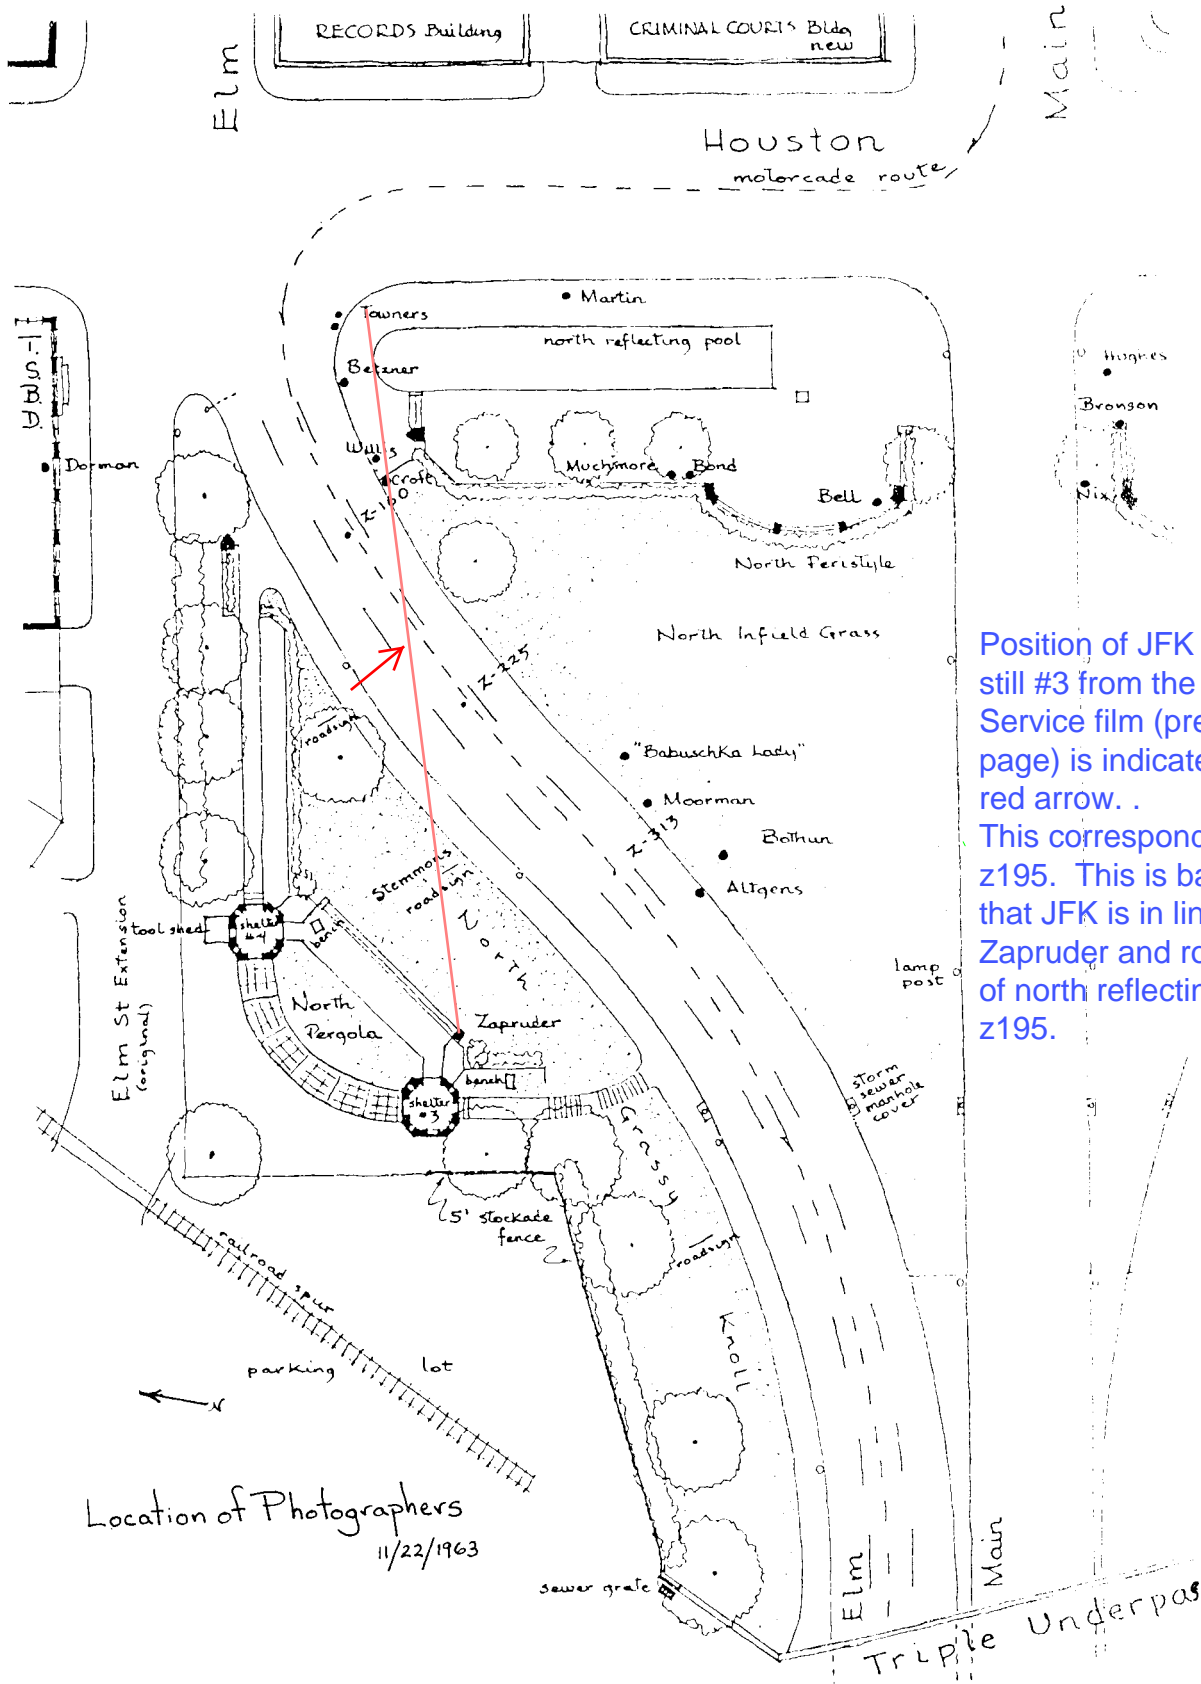

Position of JFK shown in still #1 from the Secret Service film (preceding page) is indicated by tip of red arrow. . This corresponds to frame z162. This is based on fact that the right front corner for the President's car is in line with Zapruder and edge of curb at corner z162

Position of JFK shown in still #2 from the Secret Service film (preceding page) is indicated by tip of red arrow. .
 This corresponds to frame z173. This is based on fact that JFK is in line with Zapruder and edge of curb at corner z173

Position of JFK shown in still #3 from the Secret Service film (preceding page) is indicated by tip of red arrow. .
 This corresponds to frame z195. This is based on fact that JFK is in line with Zapruder and rounded end of north reflecting pool in z195.

Location of Photographers
 11/22/1963