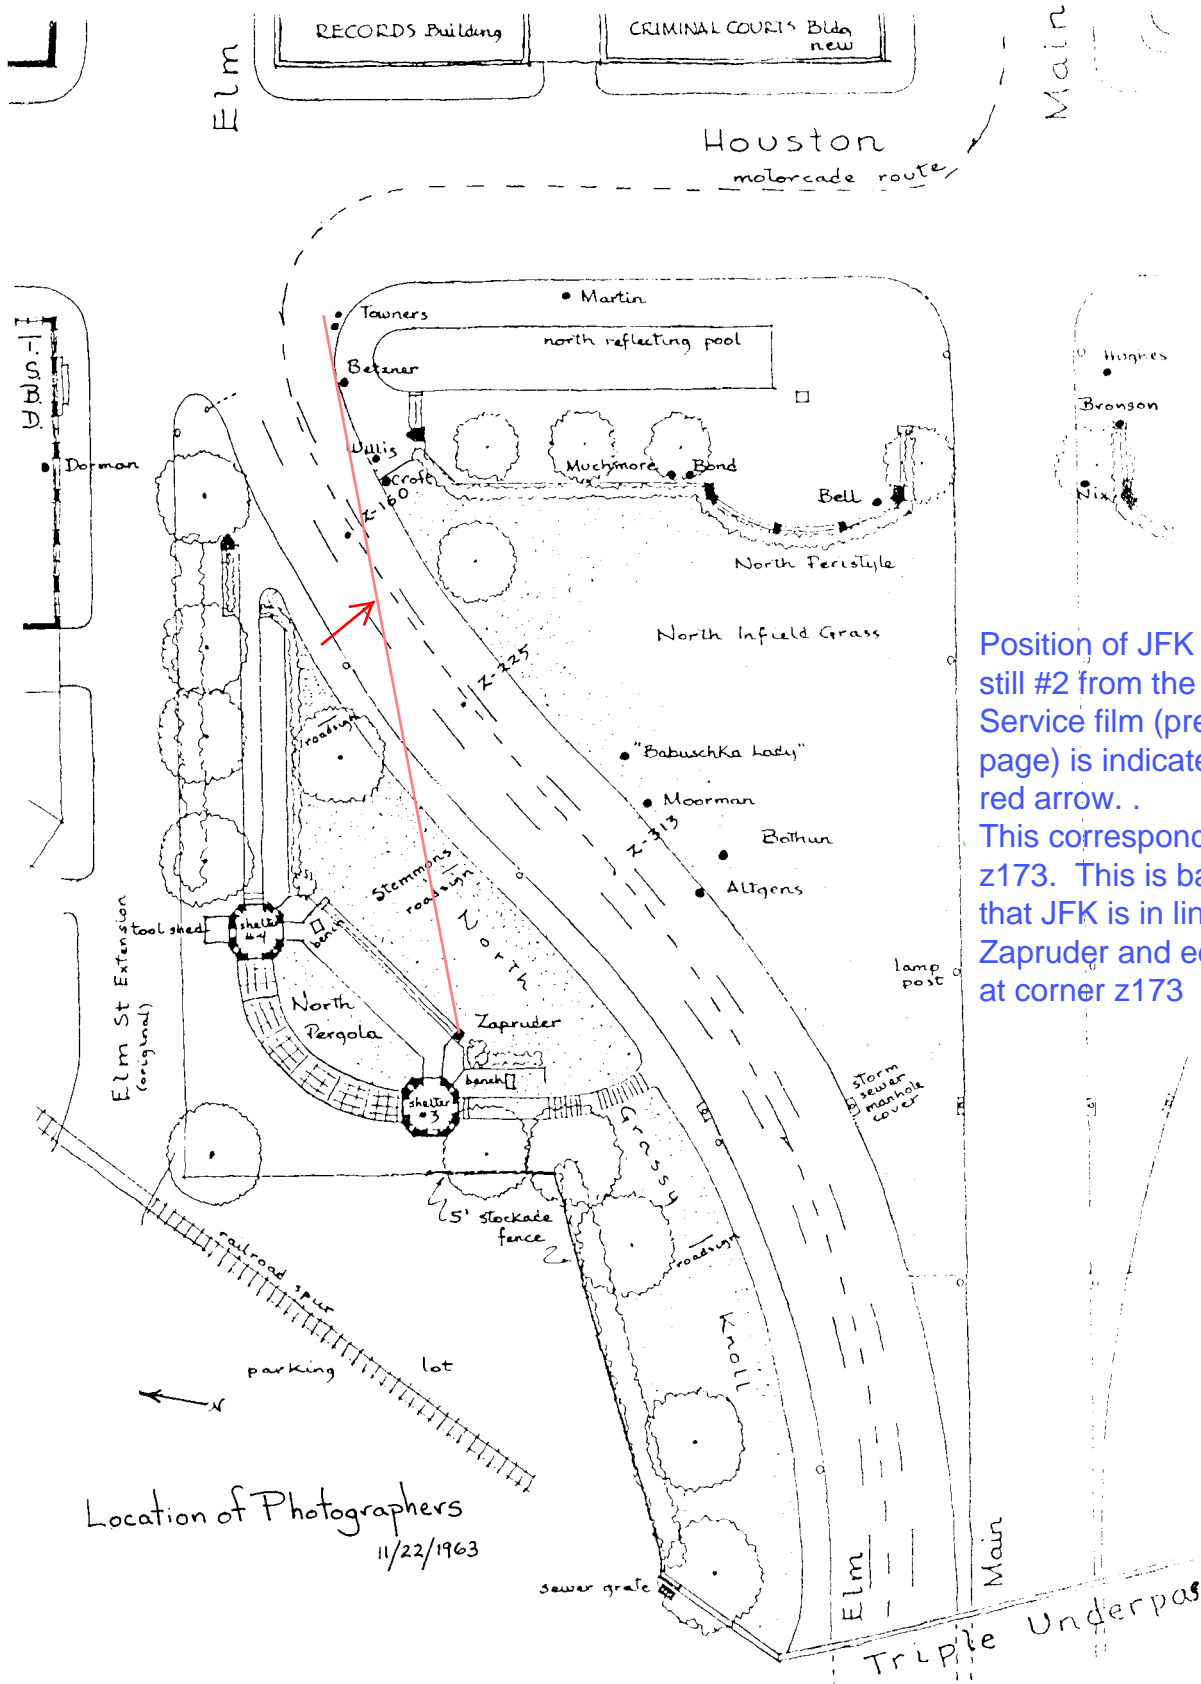

Position of JFK shown in still #1 from the Secret Service film (preceding page) is indicated by tip of red arrow. . This corresponds to frame z162. This is based on fact that the right front corner for the President's car is in line with Zapruder and edge of curb at corner z162

Position of JFK shown in still #2 from the Secret Service film (preceding page) is indicated by tip of red arrow. .
 This corresponds to frame z173. This is based on fact that JFK is in line with Zapruder and edge of curb at corner z173

Position of JFK shown in still #3 from the Secret Service film (preceding page) is indicated by tip of red arrow. .
 This corresponds to frame z195. This is based on fact that JFK is in line with Zapruder and rounded end of north reflecting pool in z195.

Location of Photographers
 11/22/1963